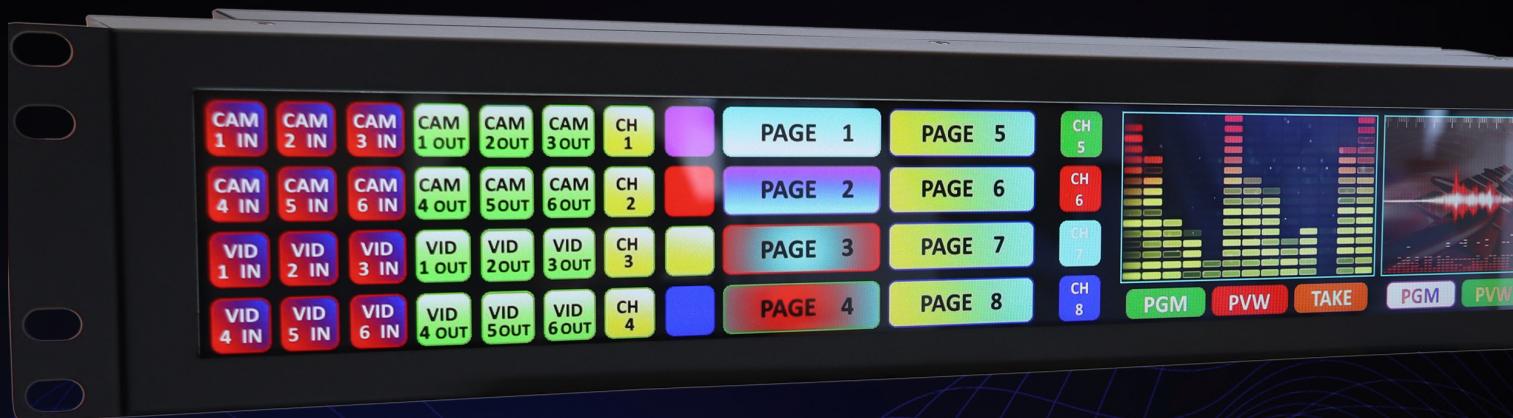

DENSITRON

UREADY 2RU ARM CONTROL SURFACE

This universal touchscreen control surface is 2RU rack mountable, with an embedded ARM platform and Ethernet connectivity.

The display has 1920 x 285 pixels and an optically bonded capacitive touchscreen providing optimum optical quality. The display features wide-angle symmetric viewing making it easier to be used in many operational applications.

Densitron's modular design of HMI control surface is suitable for applications in Broadcast, Telecommunications, and other networked control and monitoring systems.

The embedded ARM platform is Densitron's Aurora SBX™ single board computer based on NXP i.MX6 utilising Quad core ARM® Cortex-A9 2GHz. The APU paired with onboard DDR3 RAM provides the performance to support contemporary multi-media requirements, and rich User Interfaces.

The embedded Aurora Software Ecosystem allows for rapid development of user's HMI applications.

UReady™