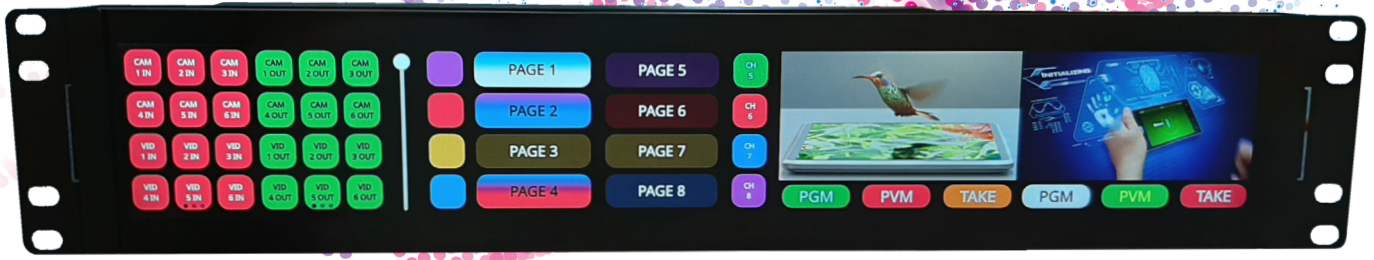

UREADY 2RU ARM CONTROL SURFACE

SKU: DM-163GN-MPYR01

Densitron 16.3" control surface with powered by ARM.

DISPLAY

Display size	16.3"
Resolution	1920 x 285
Viewing Angle	80/80/80/80

DIMENSIONS

Width	68.80mm
Height	87.60mm

HMI

HMI	Standard Touch
Touch Interface	USB

MOUNTING AND CONNECTIVITY

I/O	Ethernet
Mechanical Mounting	Closed Frame

Available with the following customisation options:

Cover Lens Customisation

Optical Bonding

X86 Available

Tactile Technology