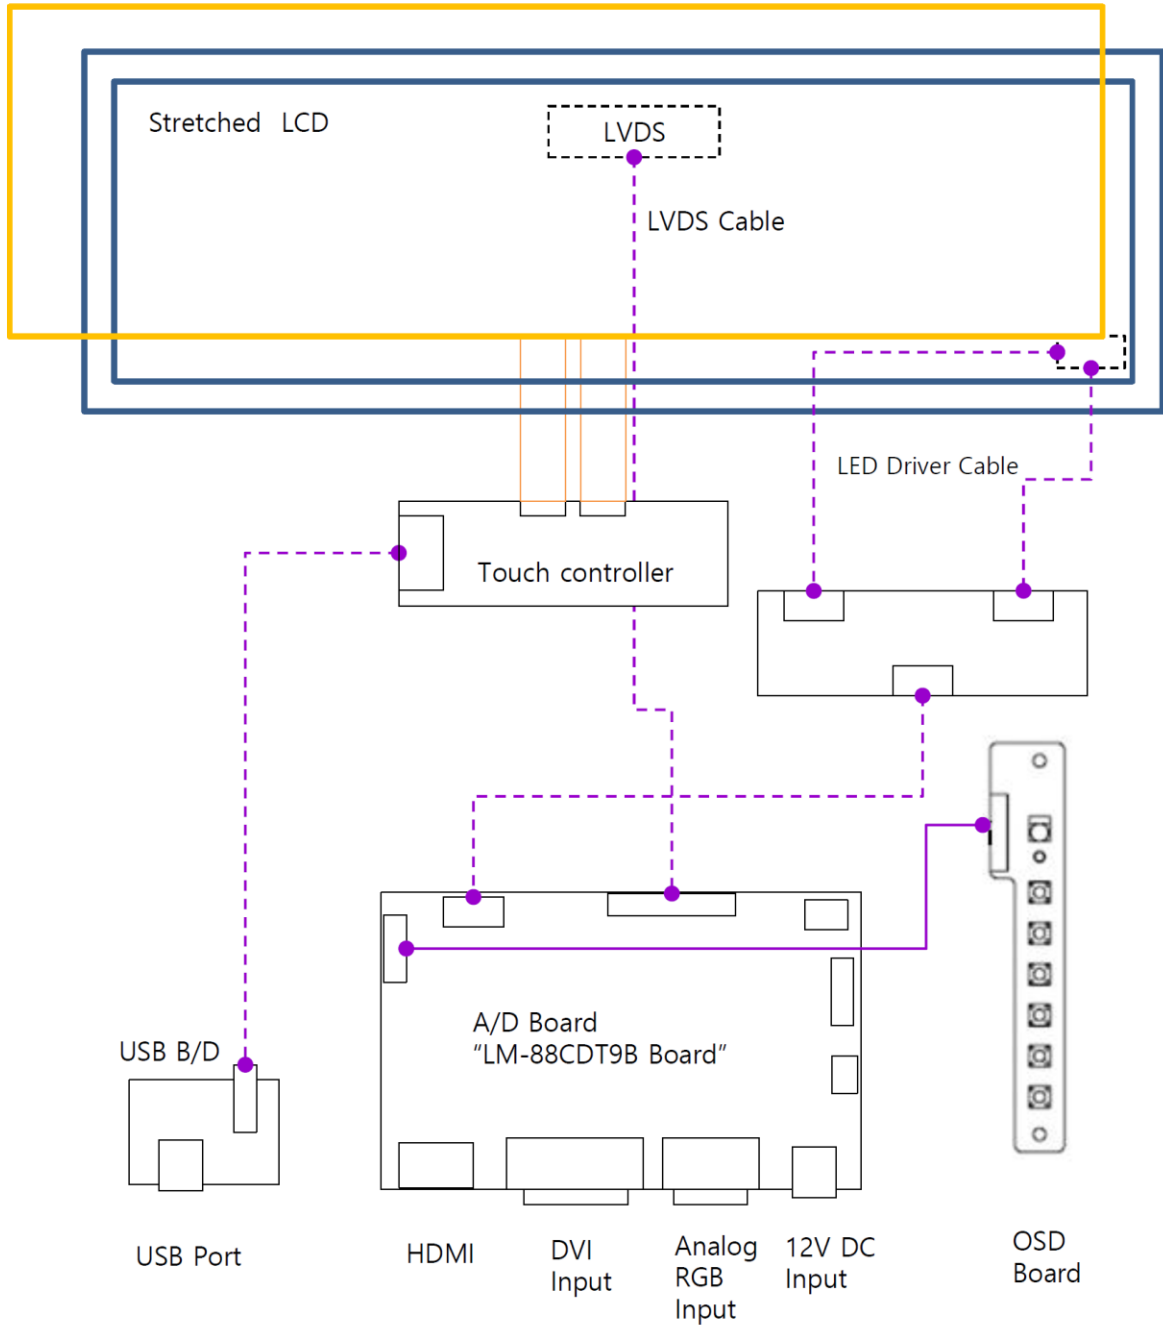

### 2.1 Mechanical Characteristics

Item	Characteristic	Unit
Display Format	1920(H) x 540(V)	Dots
Overall Dimensions	757.30 (W) × 255.60(H) × 57.0 (D)	mm
Active Area	698.400 (W) x 196.425 (H)	mm
Display colour	16.7M	
Mounting	User hole for M4 Screw depth max 5mm 100 x 100 mm	

## 2.2 Mechanical Drawing

## 2.3 Block Diagram

P-cap Touch