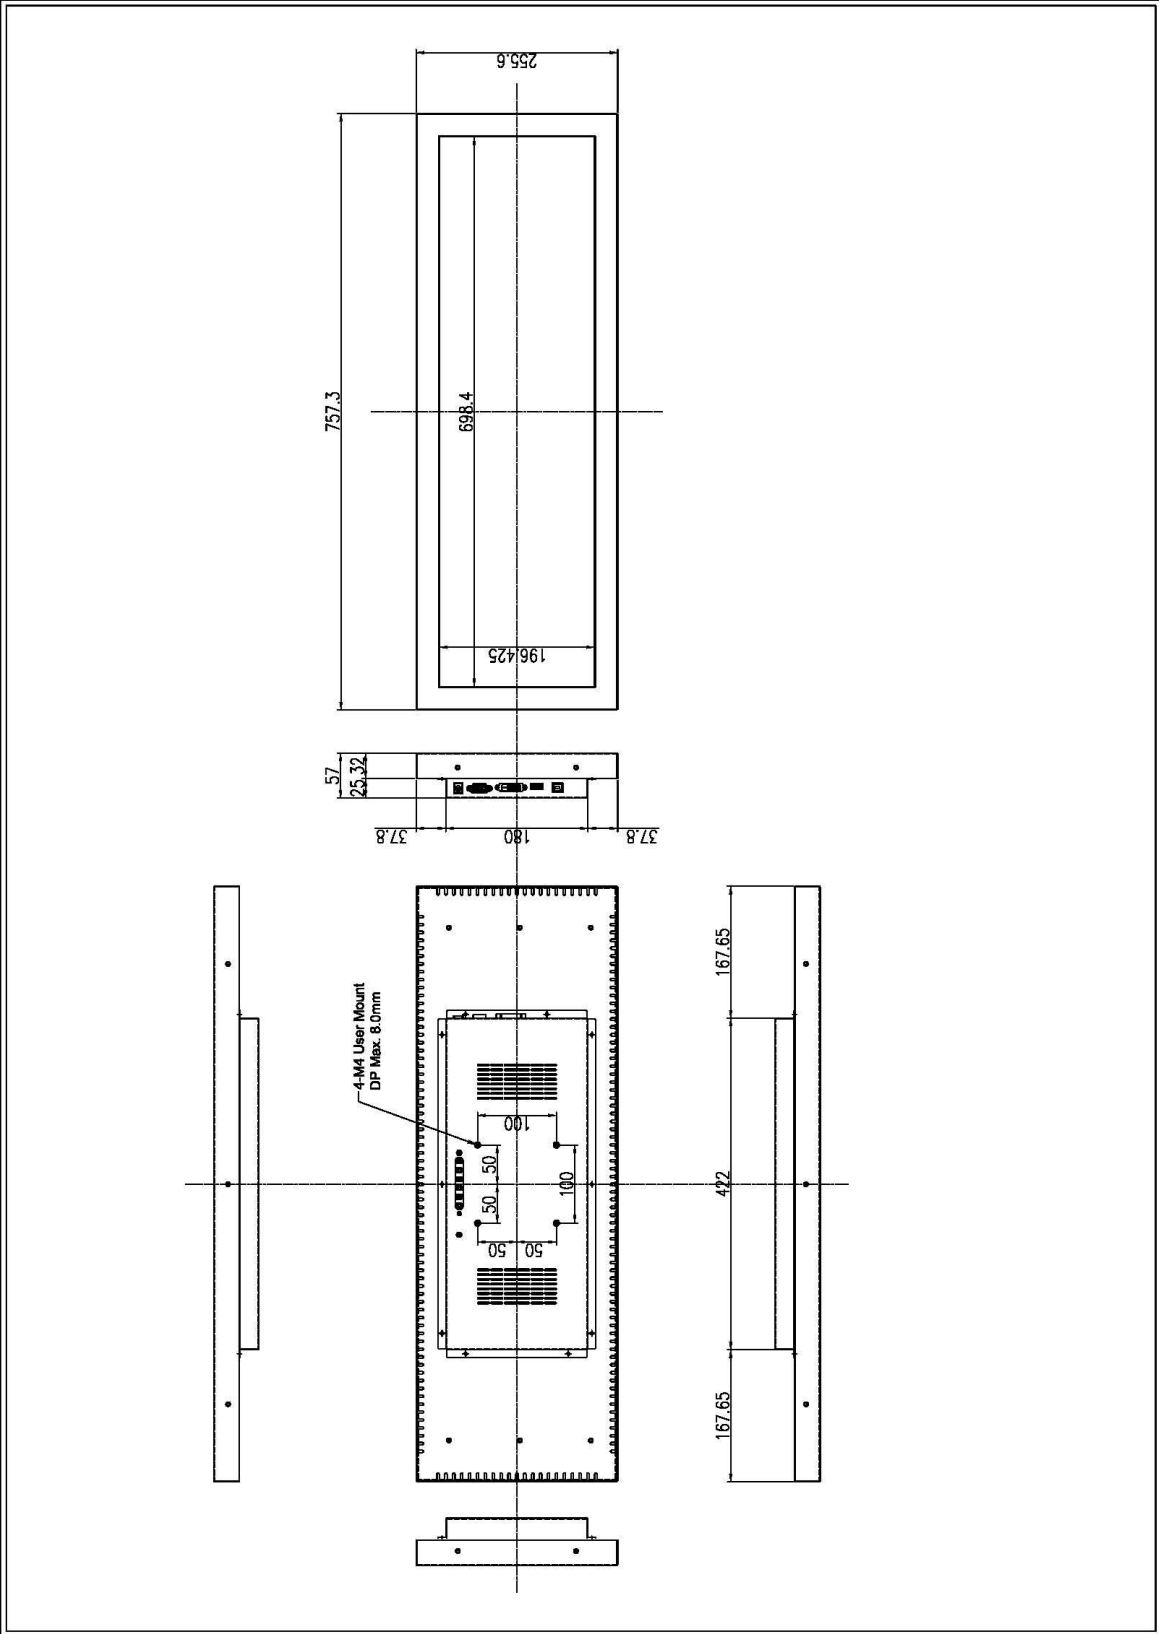

2.2 Mechanical Drawing