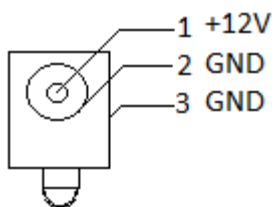

1.3 Scanning Frequency

Item	Contents
Horizontal	31.5 ~ 80KHz
Vertical	55 ~ 75Hz

1.4 Input Resolution [Analog RGB & DVI-D & HDMI]

Item	Contents
Recommended Resolution	1920x1080@ 60Hz
Supported Input Resolution	640x480@60/72/75 Hz 800x600@56/60/72/75 Hz 1024x768@60/70/75 Hz 1280x1024@60/75 Hz 1920x1080@60 Hz

1.5 Input Signal

Item	Contents
RGB (VGA)	Analog RGB Amplitude: $0.7 \pm 0.05V$ Input Impedance: $75 \pm 2\% \text{ ohm}$ Sync: H/V Separate (TTL Level)
DVI-D, HDMI	Swing Voltage: $400mV \leq V_{\text{sing}} \leq 600mV$ Termination Resistance: $50 \pm 10\% \text{ ohm}$

1.6 Power Supply Rating

Power Input (DC Jack, $\varnothing 2.5$)